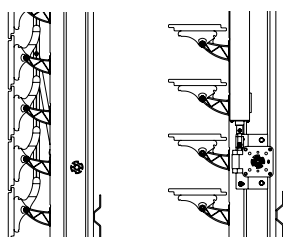

Timber Rack Arms 148W

horiso®

	Internal	External
Size of louvre:	148mm	148mm
Thickness of louvre:	16mm	16mm
Louvres moveable:	0° - 90°	0° - 90°
Max Width (W):	360cm	360cm
Max Drop / Length (L)*:	600cm	600cm
Maximum area:	20m ²	18m ²
Louvre - Louvre distance (Step / Pitch) (S):	140mm	140mm
Maximum Rack arm distance (X):	130cm	120cm
Maximum Side overhang (Y)	30cm	30cm

* = number of rack arms placed beneath each other is unlimited

Horiso Timber Rack Arm - RA148W

The 148W is a non retractable louver blind made of timber, Western Red Cedar is the type of wood which is most commonly used. With a width of 148 mm it is suited for internal and external installation to horizontal, vertical, sloping or unusual shaped windows.