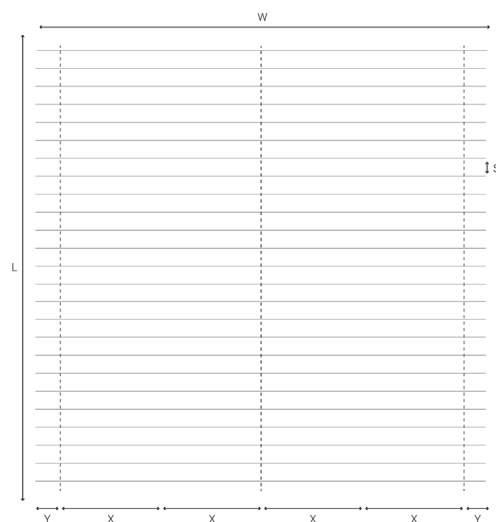

Timber Rack Arms 148W

horiso®

	Internal	External
Size of louvre:	148mm	148mm
Thickness of louvre:	16mm	16mm
Louvres moveable:	0° - 90°	0° - 90°
Max Width (W):	360cm	360cm
Max Drop / Length (L)*:	600cm	600cm
Maximum area:	20m ²	18m ²
Louvre - Louvre distance (Step / Pitch) (S):	140mm	140mm
Maximum Rack arm distance (X):	130cm	120cm
Maximum Side overhang (Y)	30cm	30cm

* = number of rack arms placed beneath each other is unlimited

Horiso Timber Rack Arm - RA148W

The 148W is a non retractable louver blind made of timber, Western Red Cedar is the type of wood which is most commonly used. With a width of 148 mm it is suited for internal and external installation to horizontal, vertical, sloping or unusual shaped windows.