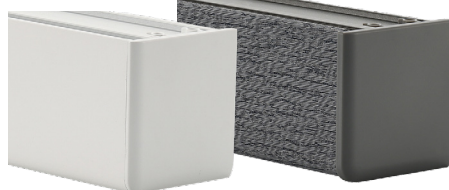

Large Curved Box #22
Colour: White
Height: 94mm
Width: 89mm

Large Curved Box #22 Fabric Wrapped
Colour: Titanium
Height: 94mm
Width: 89mm